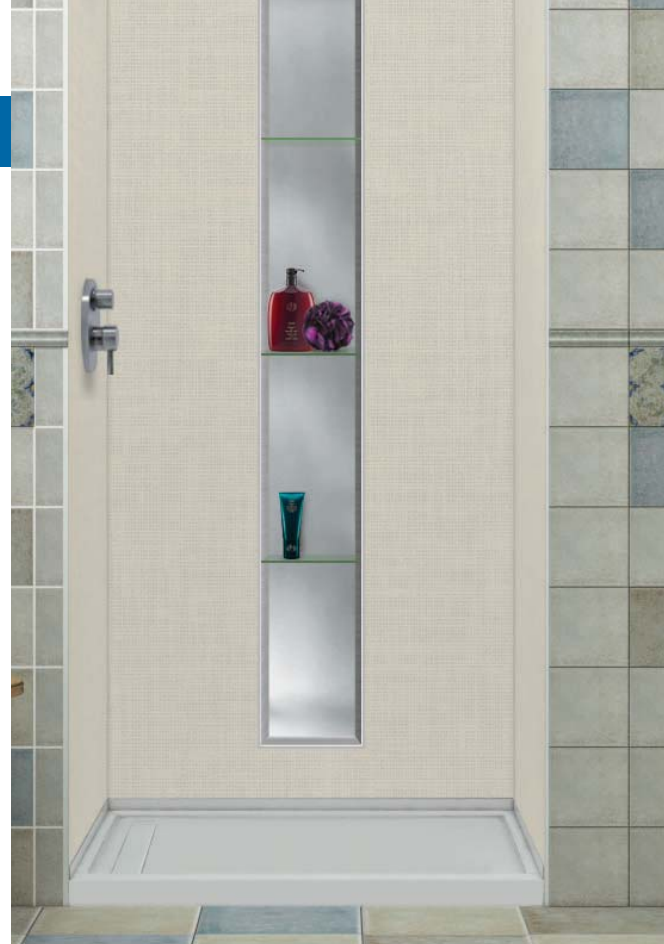

LINEAR SHOWER BASES

Transolid Linear shower bases feature concealed drain with removable cover that brings both a design element and comfort to your shower experience. Lift-off cover allows for easy cleaning. ABS drain.

Single Threshold Rear Center Drain

Model **Size**
FL3636 W36" x D36" x H4"

Single Threshold End Drain

Order by drain location
FL4832L/R W48" x D32" x H4"
FL4836L/R W48" x D36" x H4"

Retrofit Tub Shower with LH or RH Drain

Replace a bathtub with a shower base without moving existing plumbing. Order by drain location.

Model **Size**
FL6030L/R W60" x D30" x H4"
FL6032L/R W60" x D32" x H4"
FL6036L/R W60" x D36" x H4"

White 01

36" Linear shower base with concealed rear center drain

T³ SHOWER BASES

Pre-leveled single threshold base with strong structural ribs for easy installation

Transolid T³ shower bases are made from an engineered compound material composed of resin, glass, and special fillers formed into sheets. Sheets are placed under extreme pressure and heat to form precise radius and angle. It is strong, lightweight, slip resistant and scratch resistant. Installation for new and existing construction.